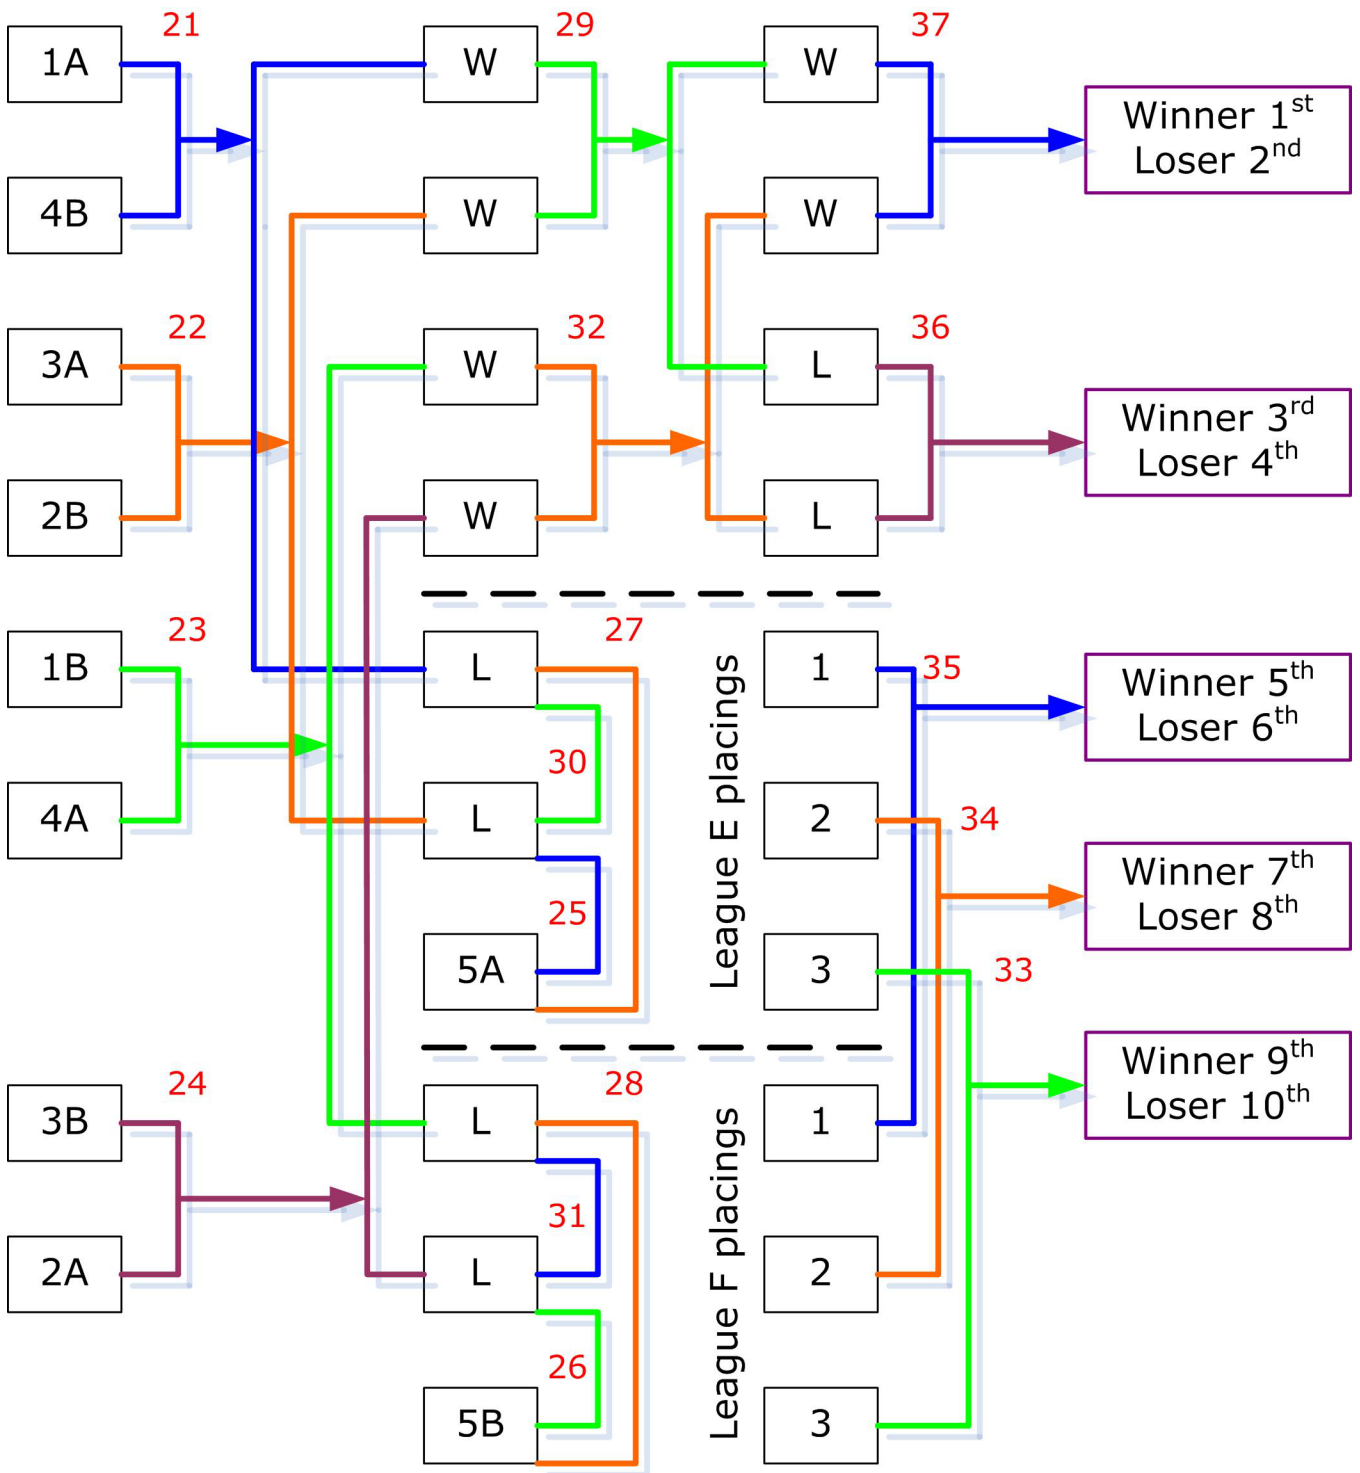

Playoff stage for Class 1

1A, 2B etc. are placing number and group from Saturday's league stage completion. W and L are winner and loser of prior game.

Game numbers in red.