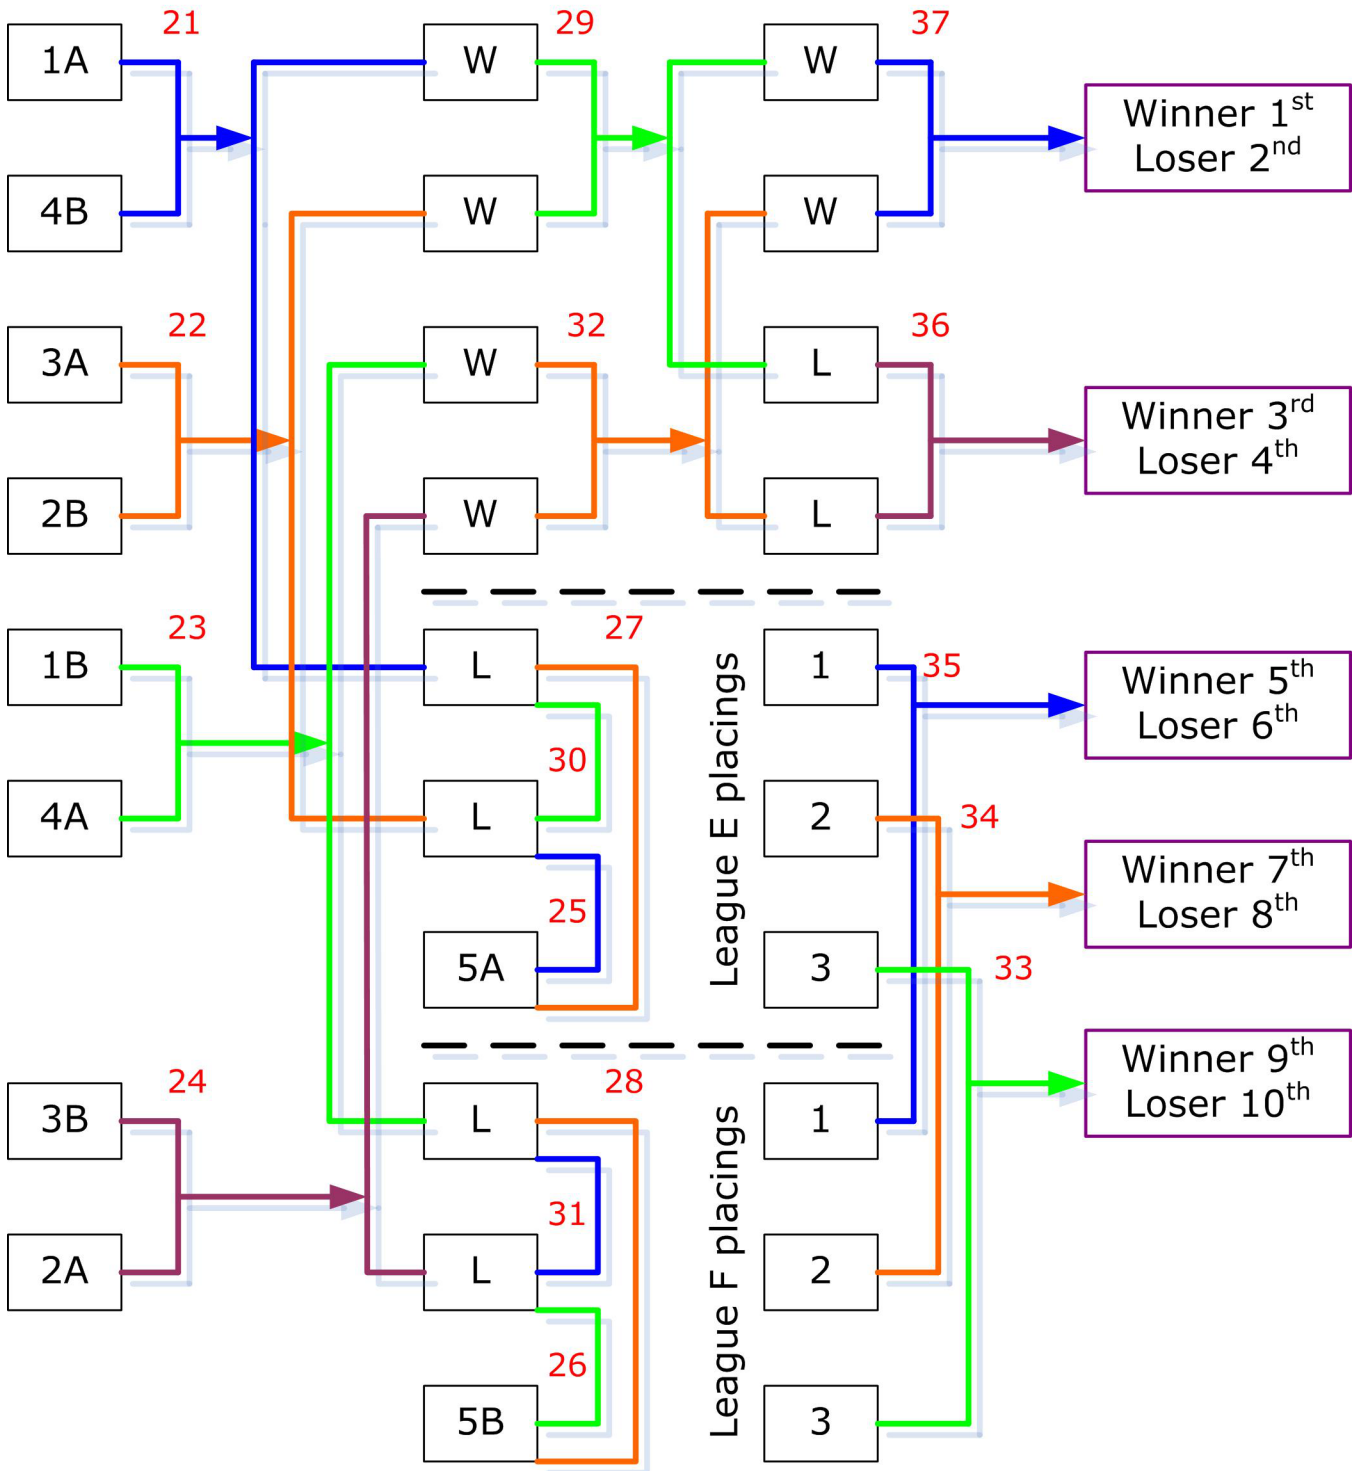

## Playoff stage for Class 1

1A, 2B etc. are placing number and group from Saturday's league stage completion. W and L are winner and loser of prior game.

Game numbers in red.